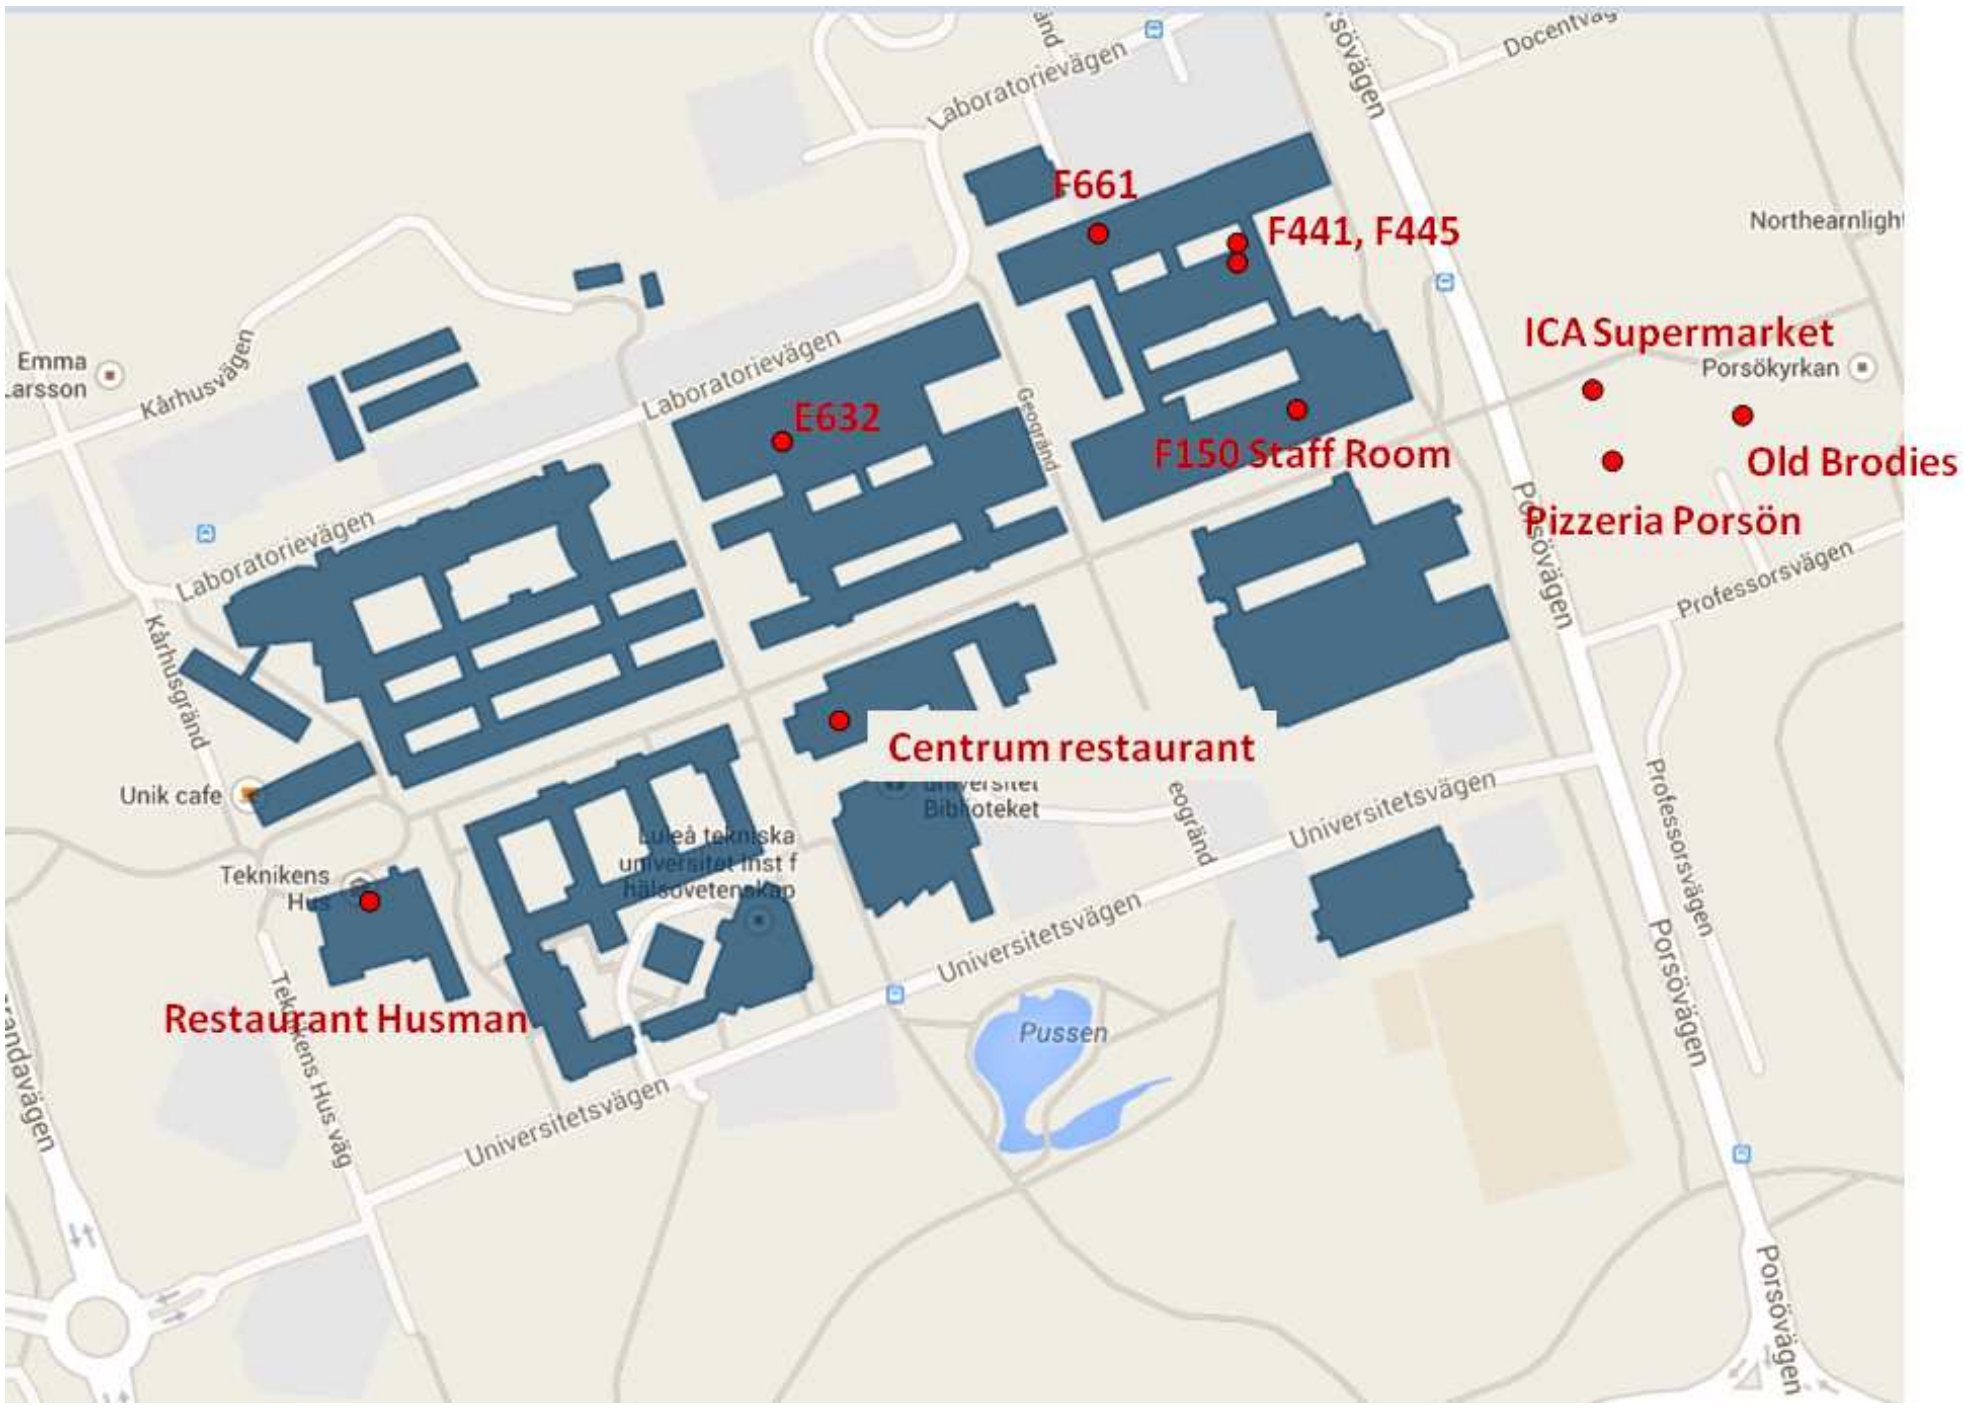

Location

Luleå University of Technology (LTU), 97187 Luleå, Sweden

F661

F441, F445

E632

F150 Staff Room

Centrum restaurant

Restaurant Husman

ICA Supermarket

Pizzeria Porsön

Old Brodies

Pussen